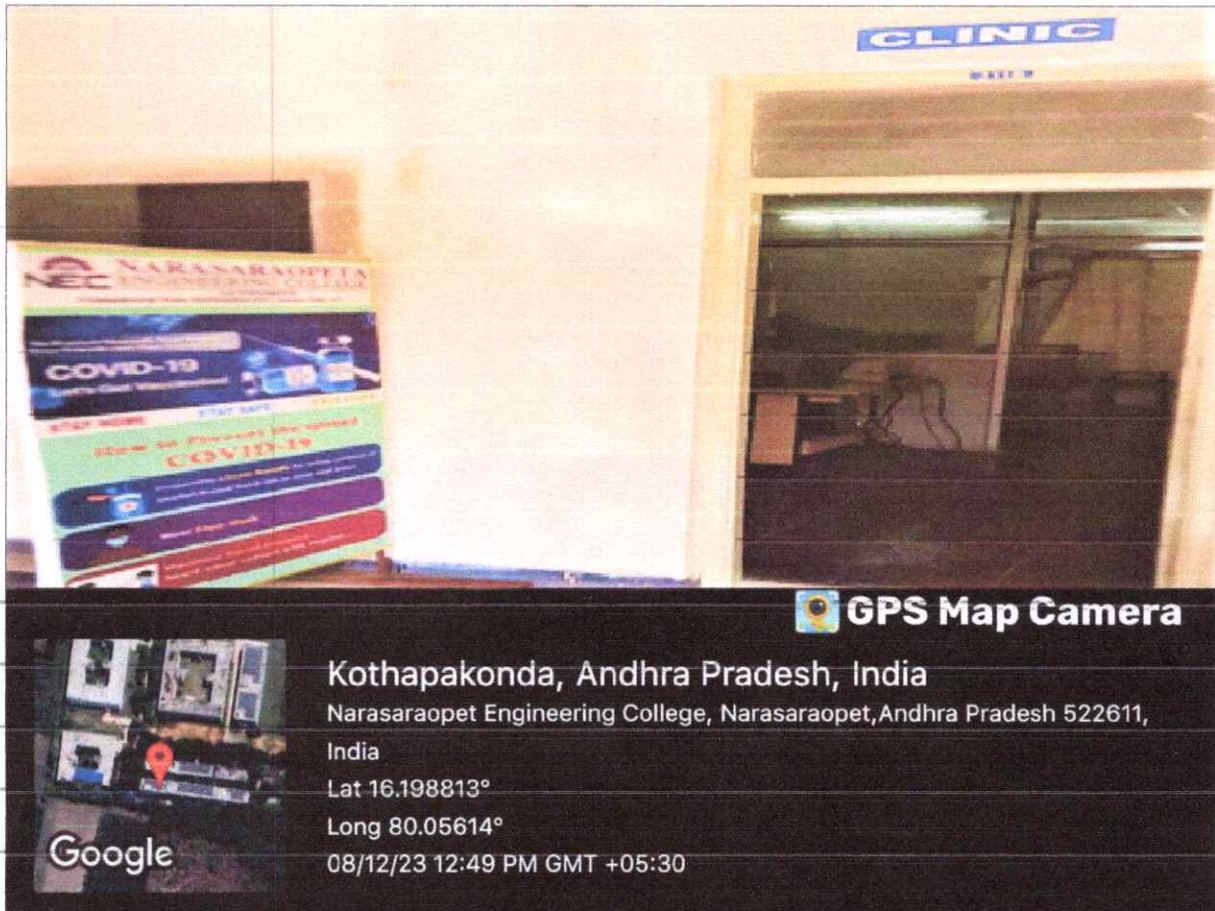

NARASARAOPETA ENGINEERING COLLEGE

(AUTONOMOUS)

Kotappakonda Road, Yellamanda (P.O), NARASARAOPET - 522 601, Palnadu Dist., A.P.

(Sponsored by Gayatri Educational Development Society), Narasaraopet.

Approved by AICTE, New Delhi & Permanently Affiliated to JNTUK, Kakinada. Code : 47, NIRF Ranking 251 - 300 Band

Accredited by NBA (CSE, ECE) & NAAC "A+" Grade, ISO 9001 : 2015 Certified Institution.

08647-239903

Visit us at : www.nrtec.in

e-mail : principal@nrtec.in

Clinic:

Health centre with a qualified doctor and nurse is available in campus to provide medical care. Specialists are also invited to visit the campus if necessary.

Handwritten signature
PRINCIPAL
NARASARAOPETA ENGINEERING COLLEGE
(AUTONOMOUS)
NARASARAOPET
Guntur (Dist.)