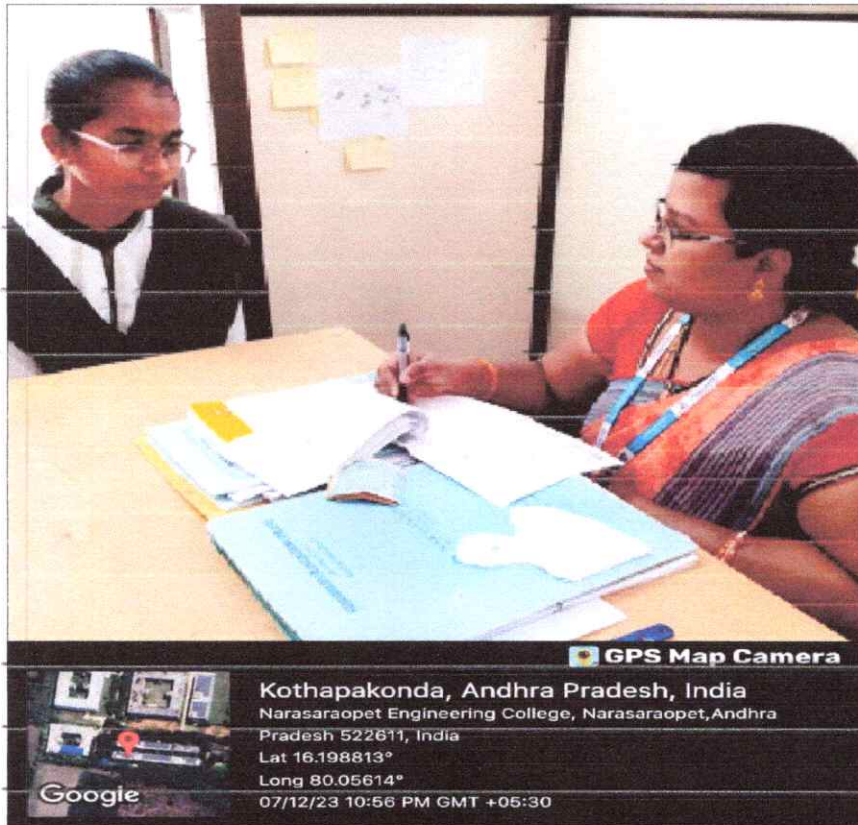

08/12/23 12:49 PM GMT +05:30

Google

PRINCIPAL
NARASARAOPETA ENGINEERING COLLEGE
(AUTONOMOUS)
NARASARAOPET - 522 601
Guntur (Dist.), A.P.

Counseling:

NEC has consistently strived to address contemporary issues like gender sensitization, women concern, teasing, ragging, safety and security etc. We counsel through various seminars, awareness programs. The anti-ragging committee and the HoDs are vigilant and always available for students to counsel them amicably