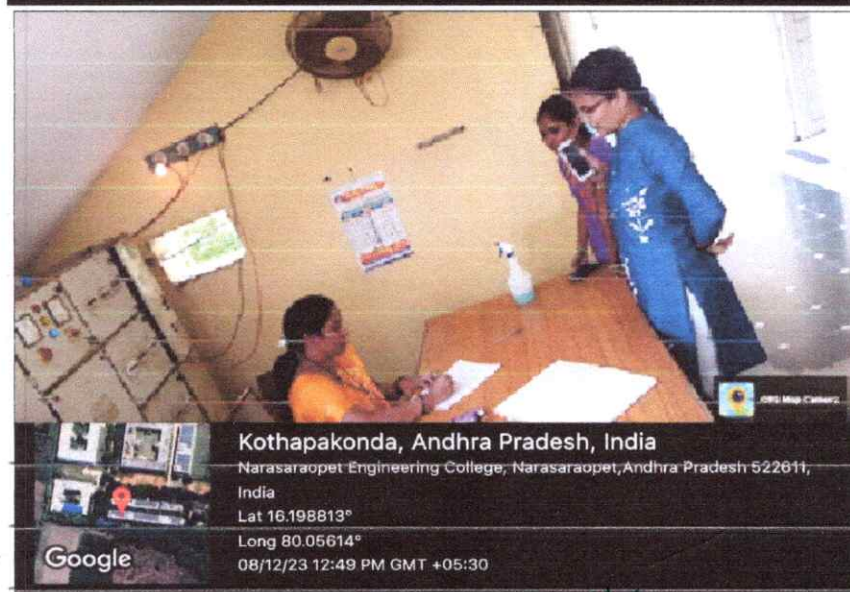

Counseling:

NEC has consistently strived to address contemporary issues like gender sensitization, women concern, teasing, ragging, safety and security etc. We counsel through various seminars, awareness programs. The anti-ragging committee and the HoDs are vigilant and always available for students to counsel them amicably