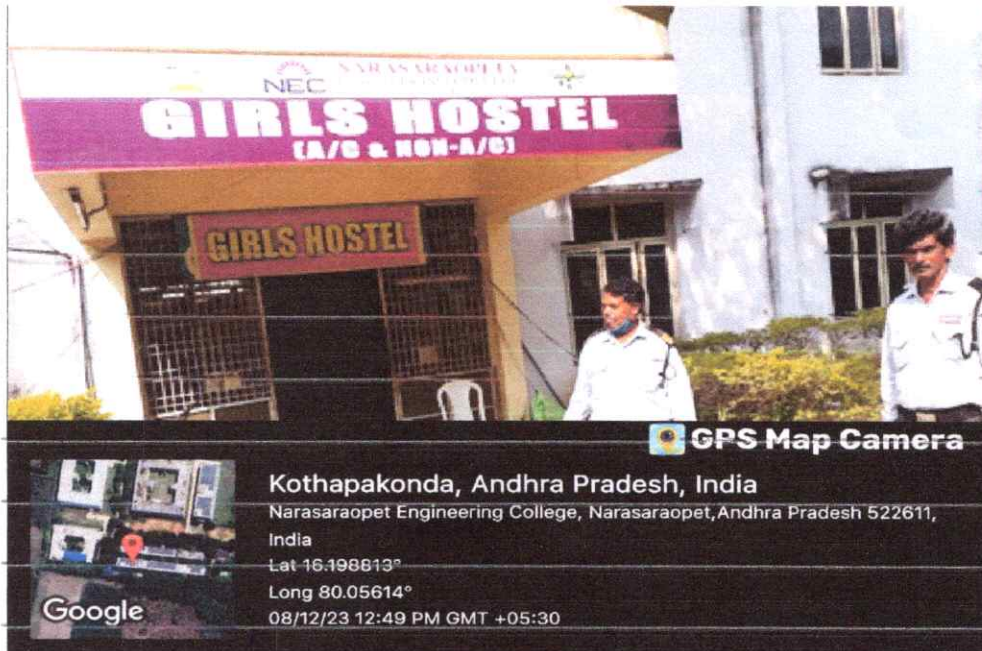

Accredited by NBA (CSE, ECE) & NAAC "A+" Grade, ISO 9001 : 2015 Certified Institution.

08647-239903

Visit us at : www.nrtec.in

e-mail : principal@nrtec.in

Hostels:

Students are monitored under well-defined rules and guidelines of wardens. Wi-Fi enabled reading room is available in women's hostel.