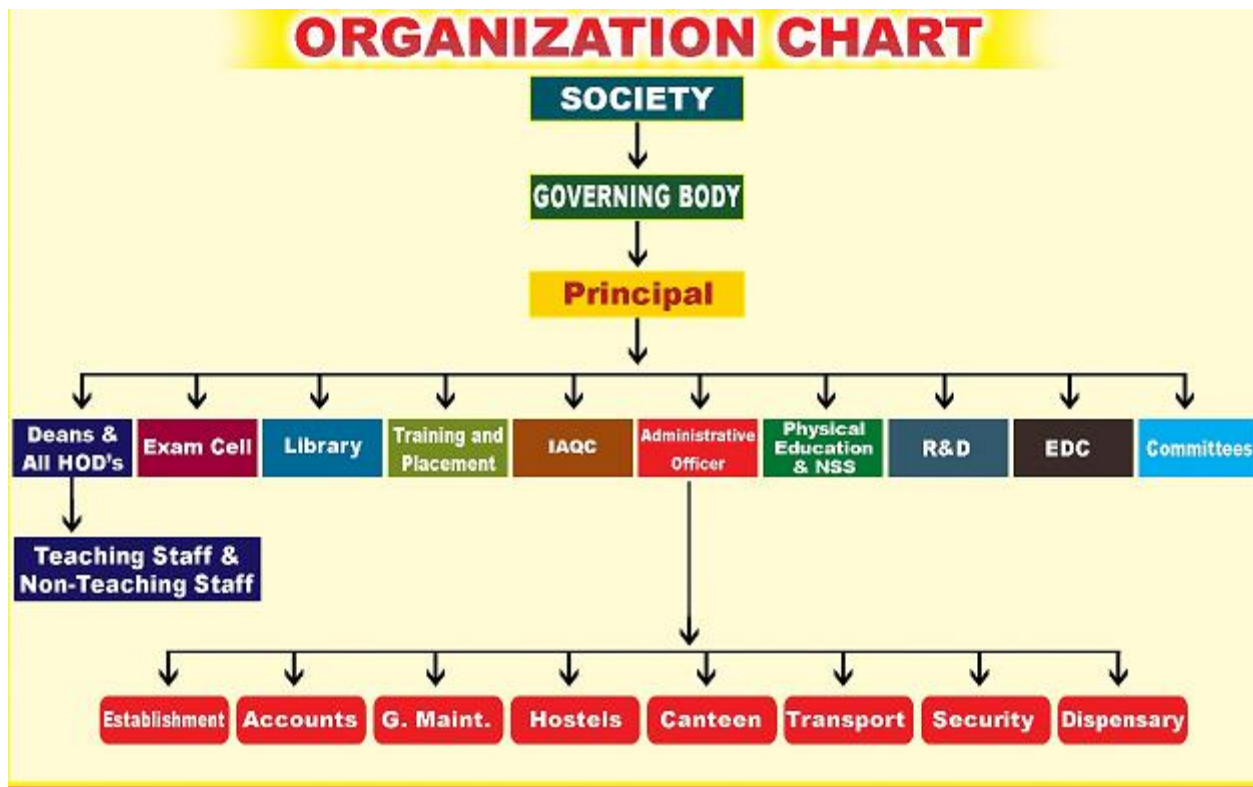

7. Governing Body Members :

S.No.	Name	Designation	Category
1.	Sri.M.S.Chakravarthy	Chairman	Management
2.	Sri.M.V.Koteswara Rao	Member	Management
3.	Sri.M.Ramesh Babu	Member	Management
4.	Sri.M.B.V.Satyanarayana	Member	Management
5.	Sri.Ch.Srinivasa Rao	Member	Management
6.	Dr.S.N.Thirumala Rao	Member	Teacher of the College
7.	Dr.D.Suneel	Member	Teacher of the College
8.	Sri.Sitaram Katta	Member	Industrialist
9.	Dr.S.B.Hosamani, Vice Chancellor Rani Chennamma University, Belgavi	Member	UGC Nominee
10.	Sri.K.V.R.Babu, Principal GITT, Guntur	Member	State Govt. Nominee
11.	Dr.G.V.G.Prasada Raju Registrar, JNTUK, Kakinada	Member	University Nominee
12.	Dr.Shakeel Ahmed Joint Secretary, UGC	Member	Nominee of Society
13.	Dr.M.Sreenivasa Kumar	Member	Principal of the College

Frequency of meetings & date of last meeting : Twice /year & As and when required & 09.06.2018

9. Organisational Chart

10. Student feedback mechanism on Institutional Governance/faculty Performance:

The Institute regularly collects the feedback on all the Courses on online in order to analyse the performance of faculty in every semester. The feedback from students will be taken twice in a semester to evaluate the faculty performance in class room teaching on 10 parameters on a 5 point scale. The feedback is analysed and evaluated on the score of 100 and every faculty is provided with a copy of feedback for making necessary corrective action. Further, faculty are counseled by the Head the Department and also by the Principal if required.

Apart from the above we also obtain feedback/suggestions from the outgoing students on the working of concerned department as well as overall suggestions for improvement of the college if any.

11. Grievance redressal mechanism for faculty, staff and students:

Complaint boxes are provided. Meetings with faculty, staff and students are organized to discuss their grievances and to initiate necessary action. As per norms Grievance Redressal committee is constituted.